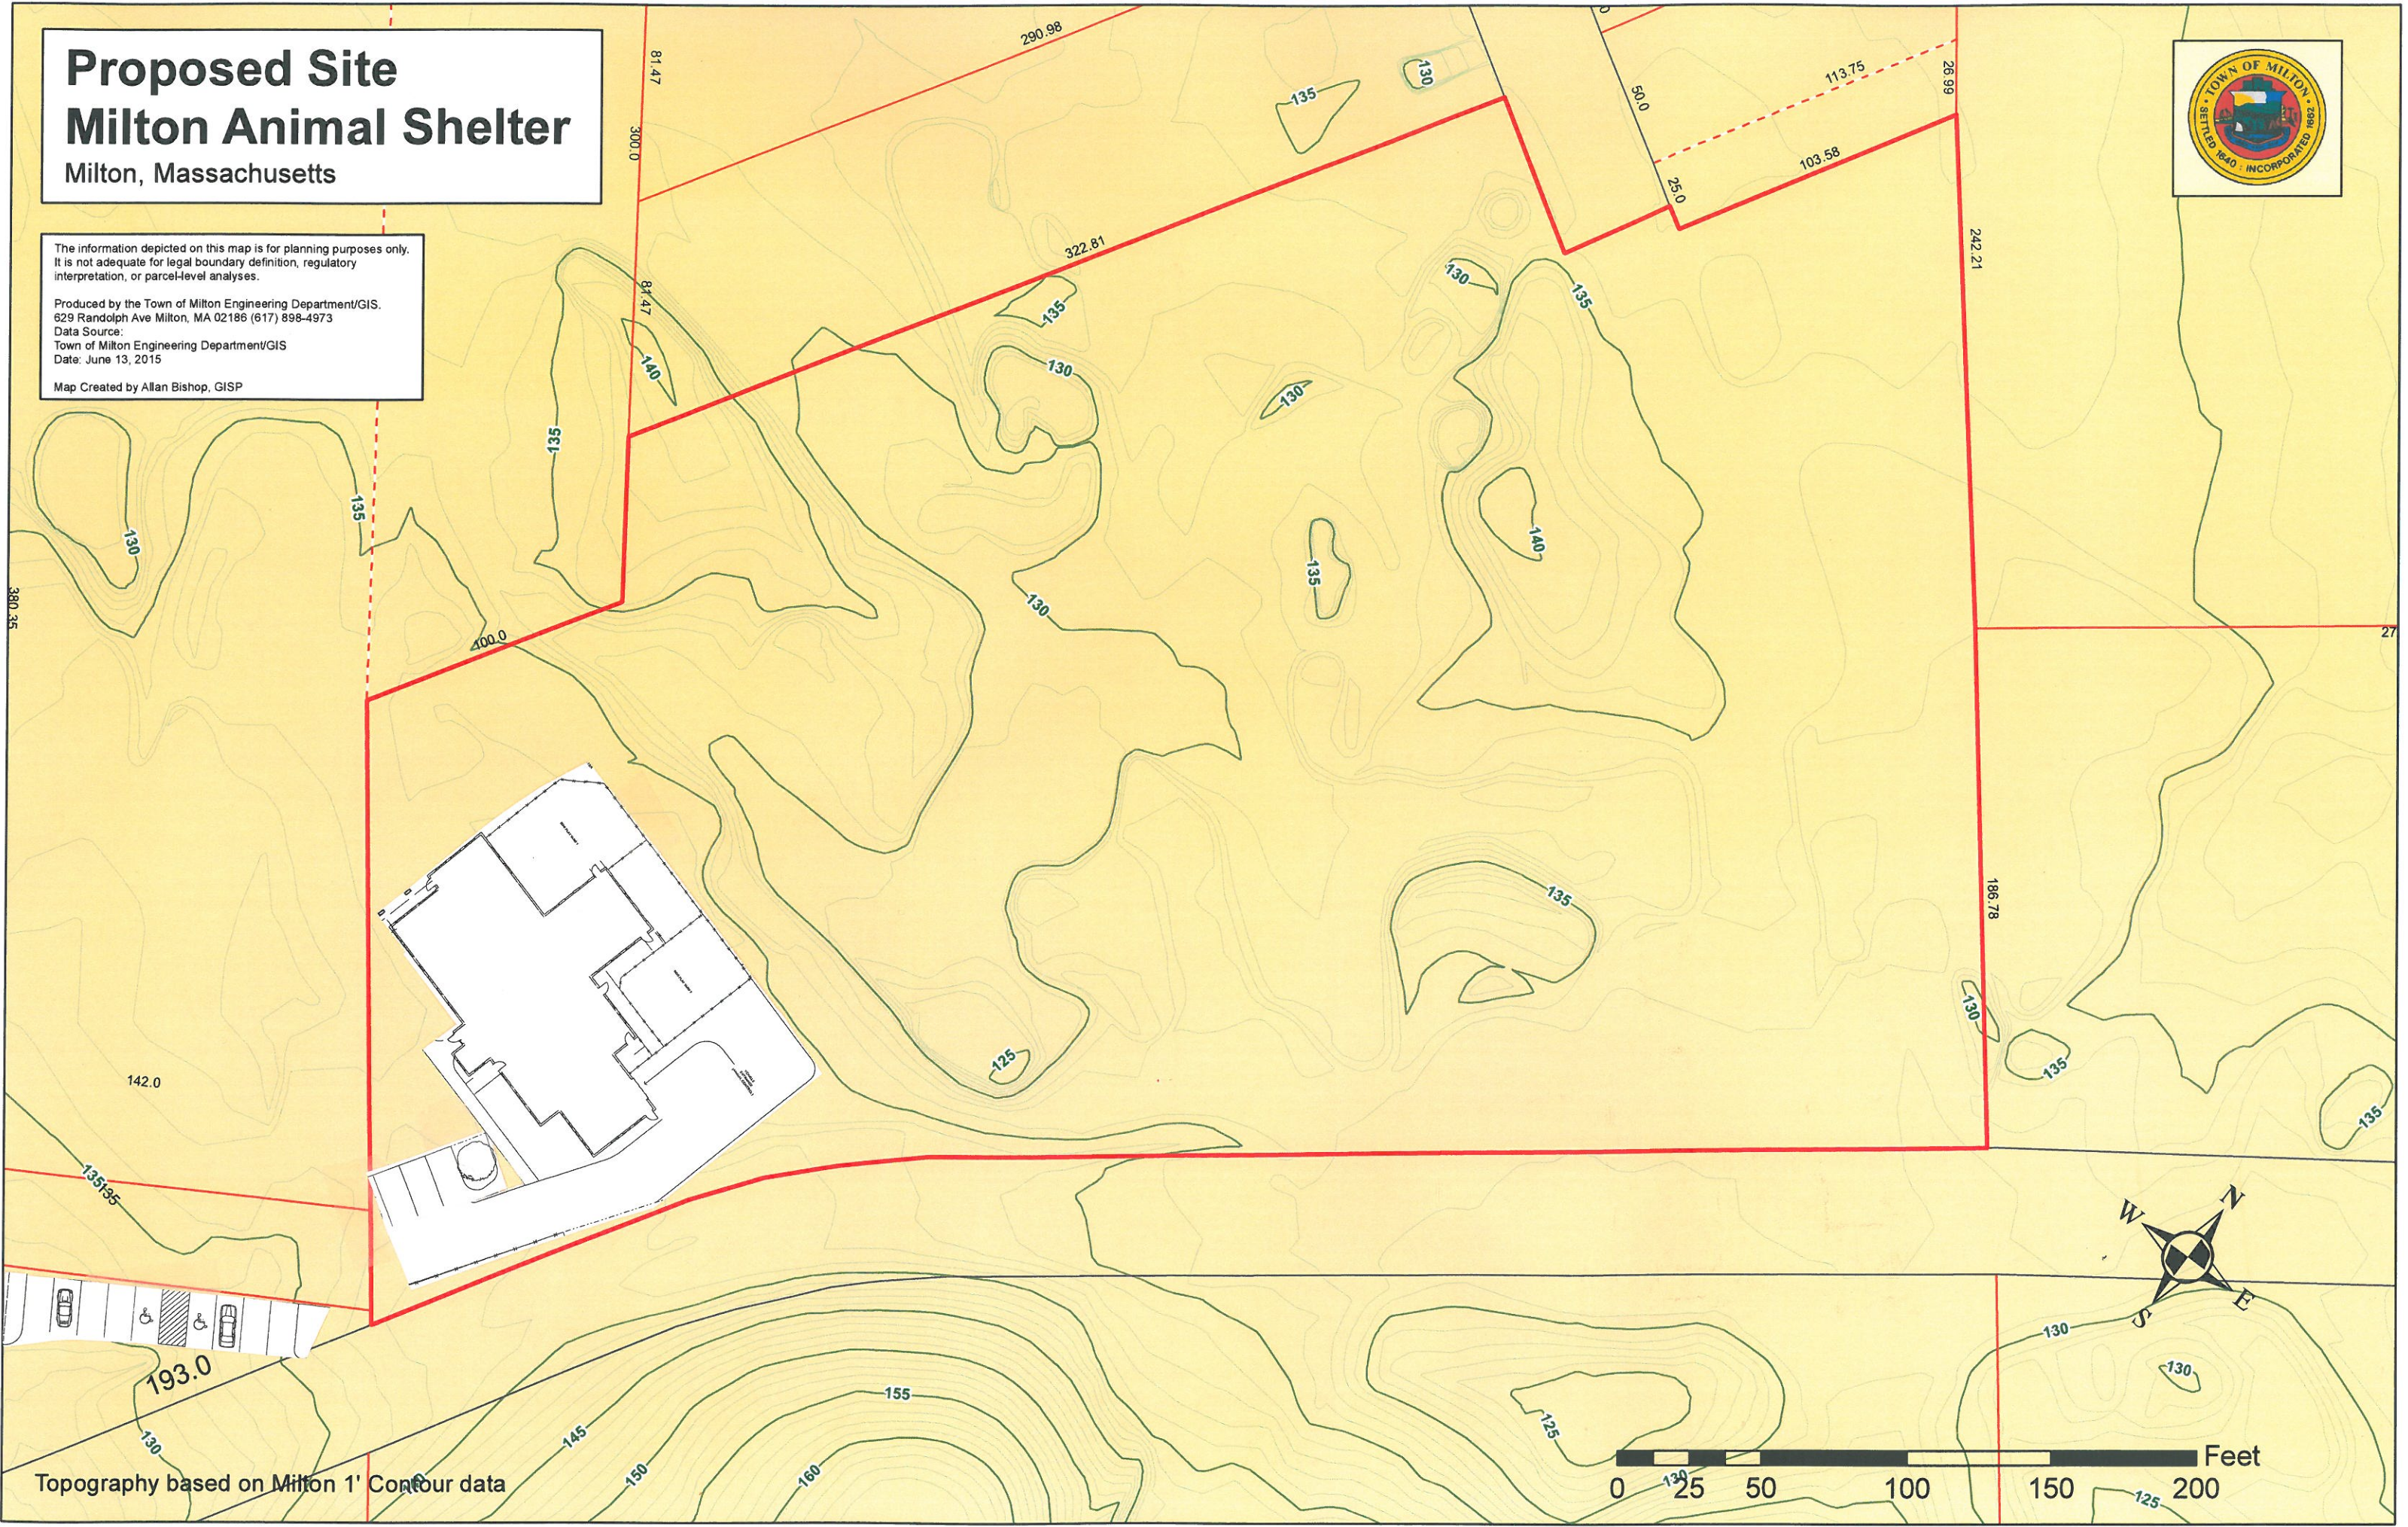

# Proposed Site Milton Animal Shelter

Milton, Massachusetts

The information depicted on this map is for planning purposes only.  
It is not adequate for legal boundary definition, regulatory  
interpretation, or parcel-level analyses.

Produced by the Town of Milton Engineering Department/GIS,  
629 Randolph Ave Milton, MA 02186 (617) 898-4973  
Data Source:  
Town of Milton Engineering Department/GIS  
Date: June 13, 2015

Map Created by Allan Bishop, GISP

Topography based on Milton 1' Contour data